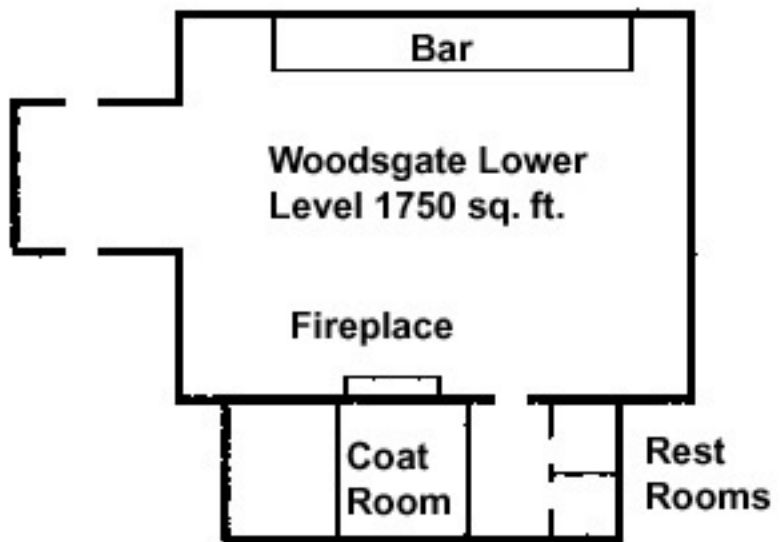

Coat Room

Queen Bedroom

Double Room

Private Deck

Ledgemere Executive Suites
750 to 100 sq. ft.

Stroudsmoor Country Inn Facility Floor Plans