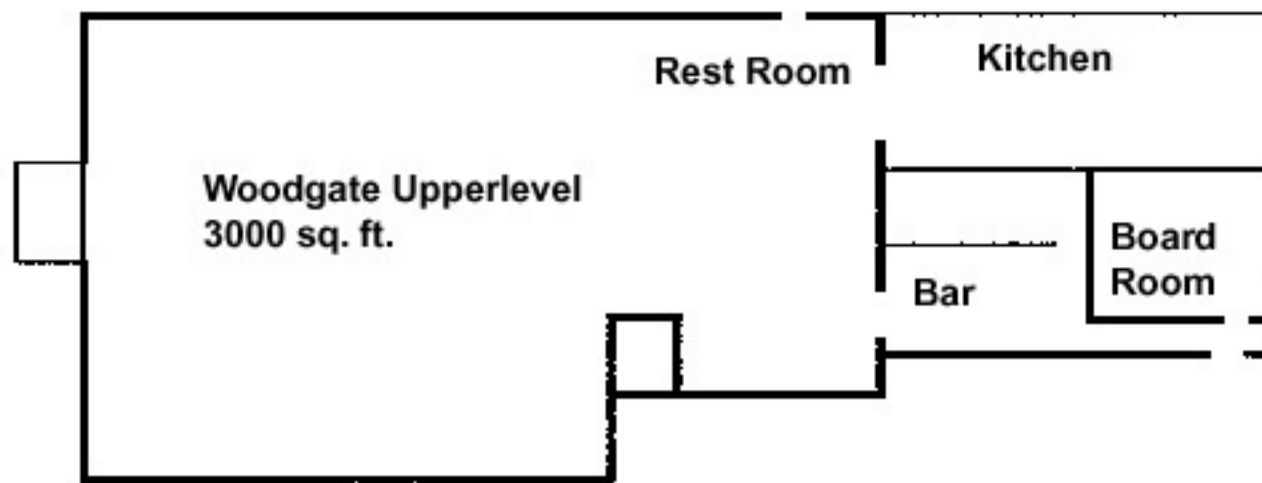

Coat Room

Queen Bedroom

Double Room

Private Deck

Ledgemere Executive Suites
750 to 100 sq. ft.

Stroudsmoor Country Inn Facility Floor Plans